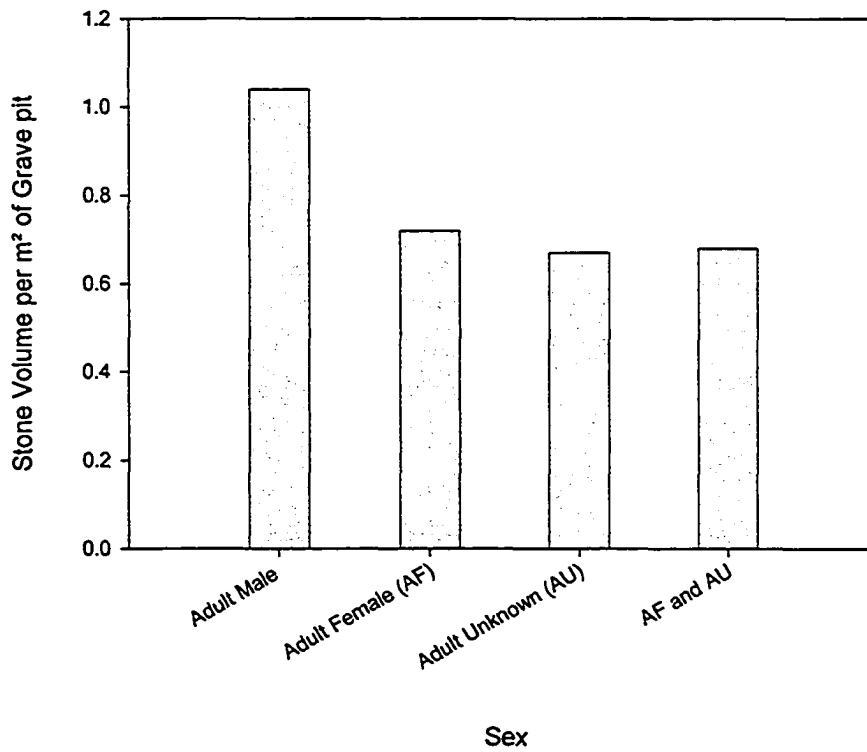

Figure 19. Stone volume of grave cairns for the different sex categories at KN-XIV