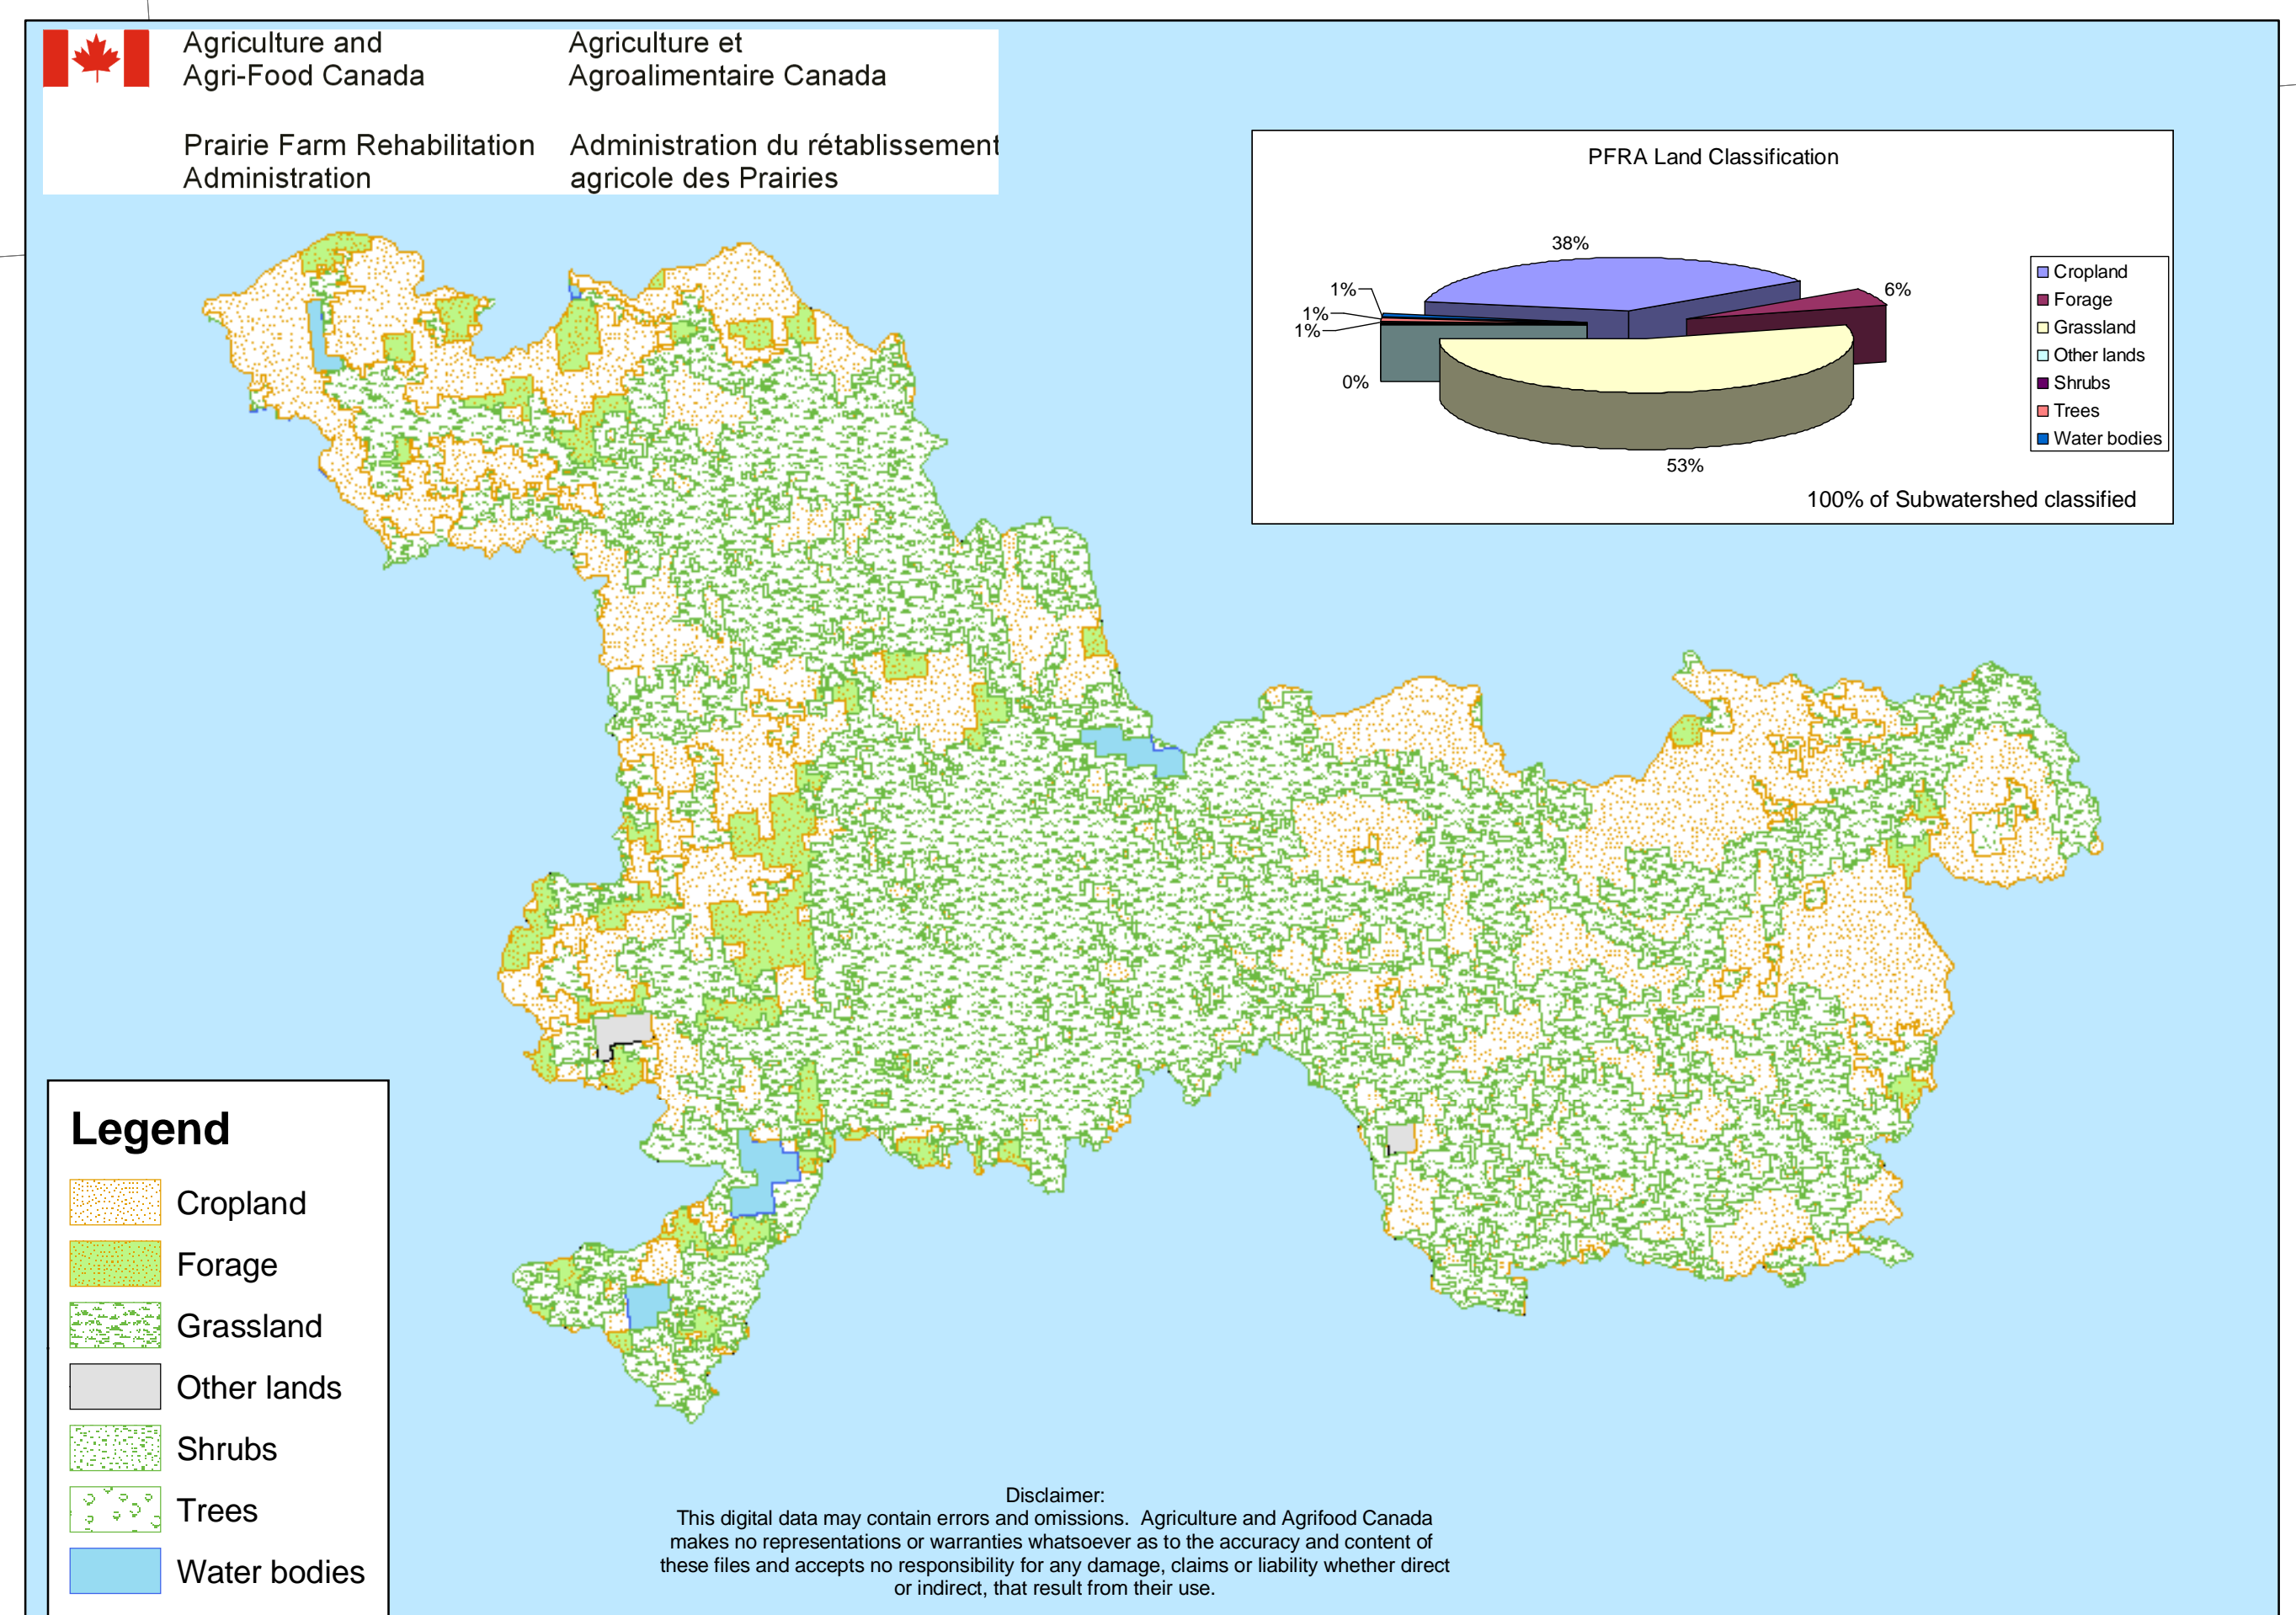

Paintearth Hydrological Overview