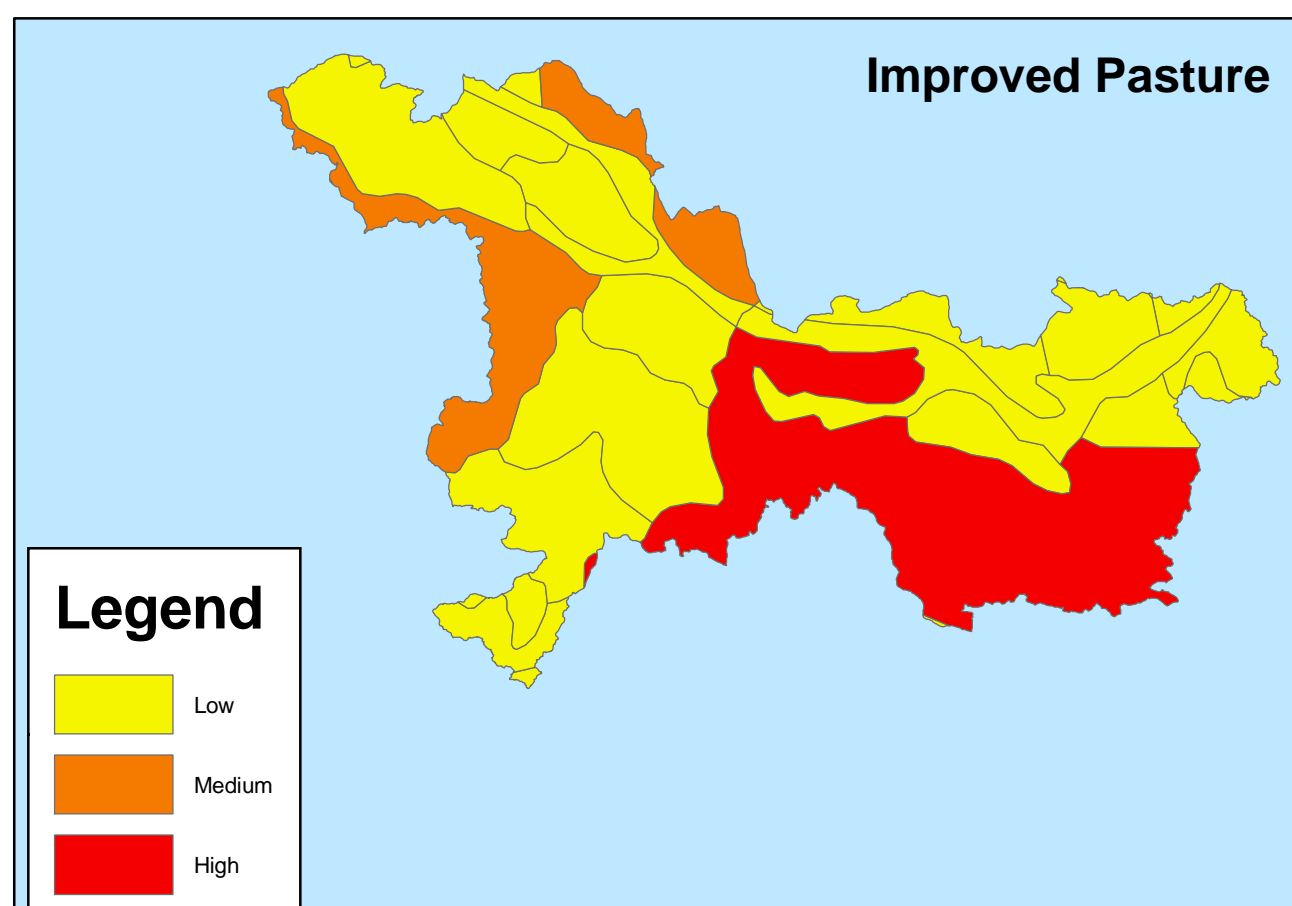

Paintearth Hydrological Overview