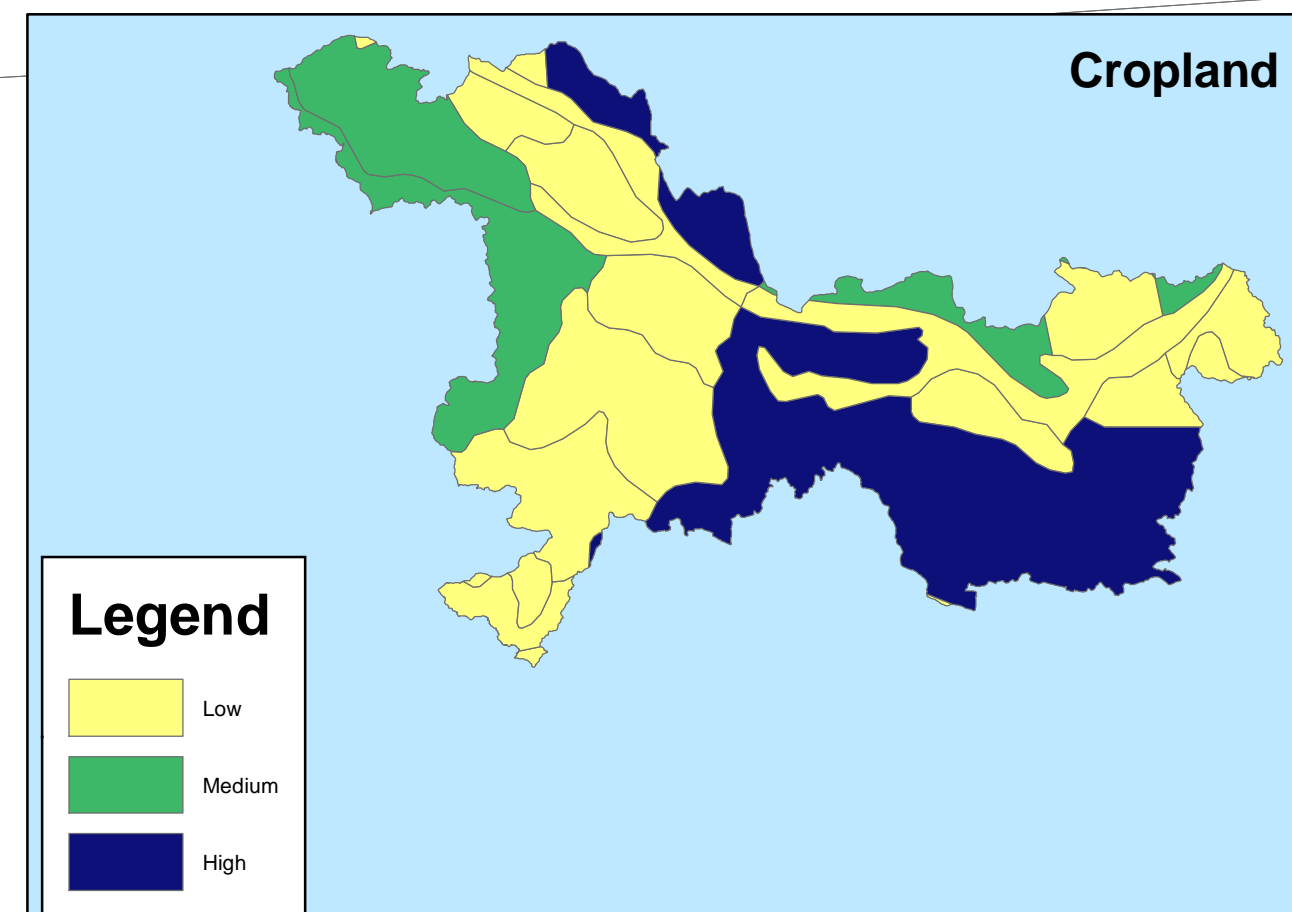

Paintearth Hydrological Overview