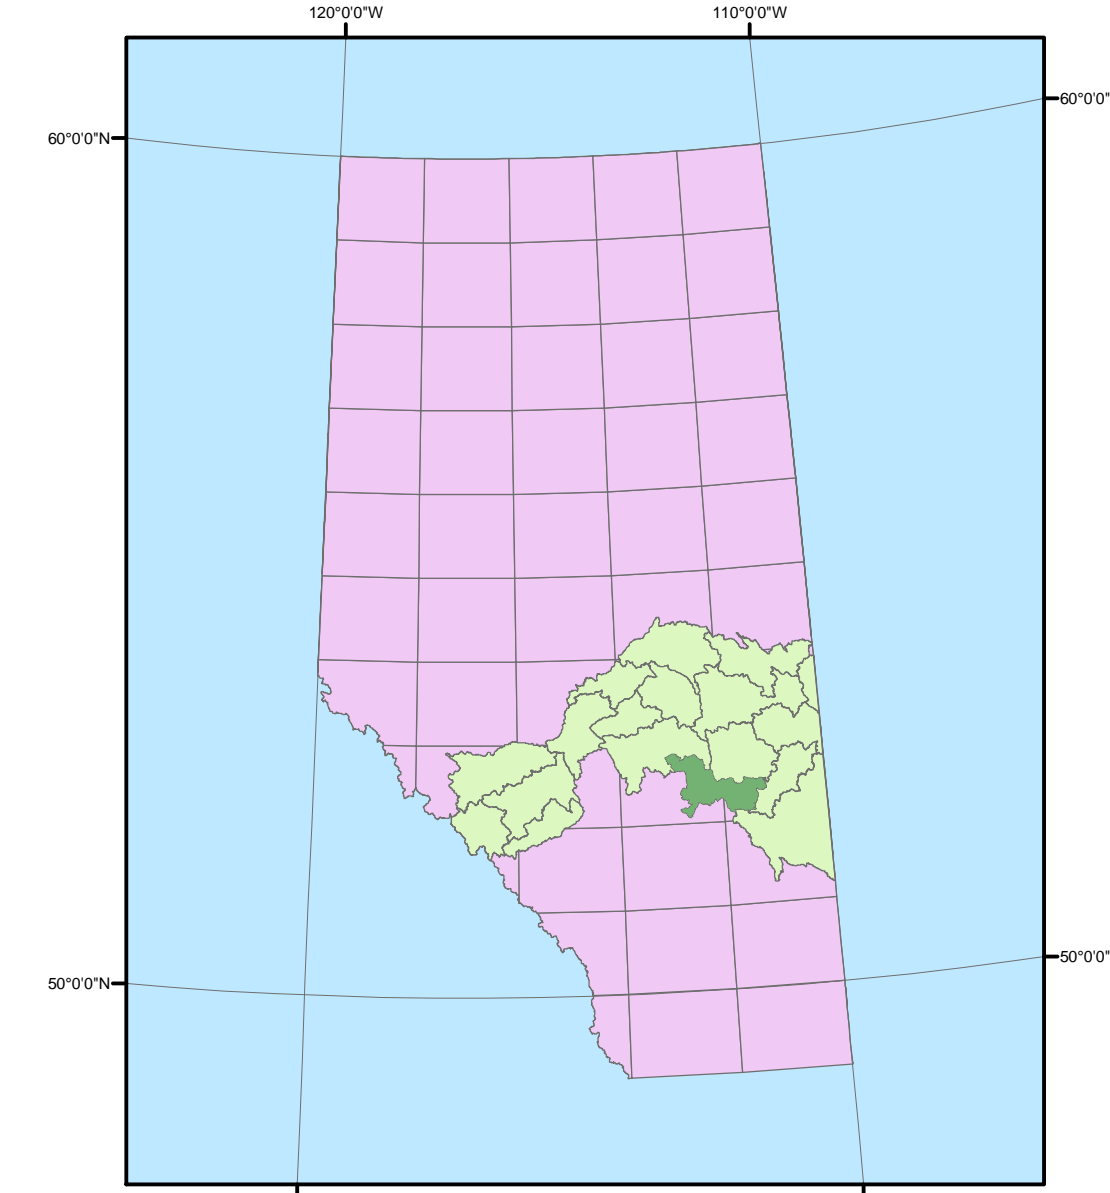

Paintearth Hydrological Overview