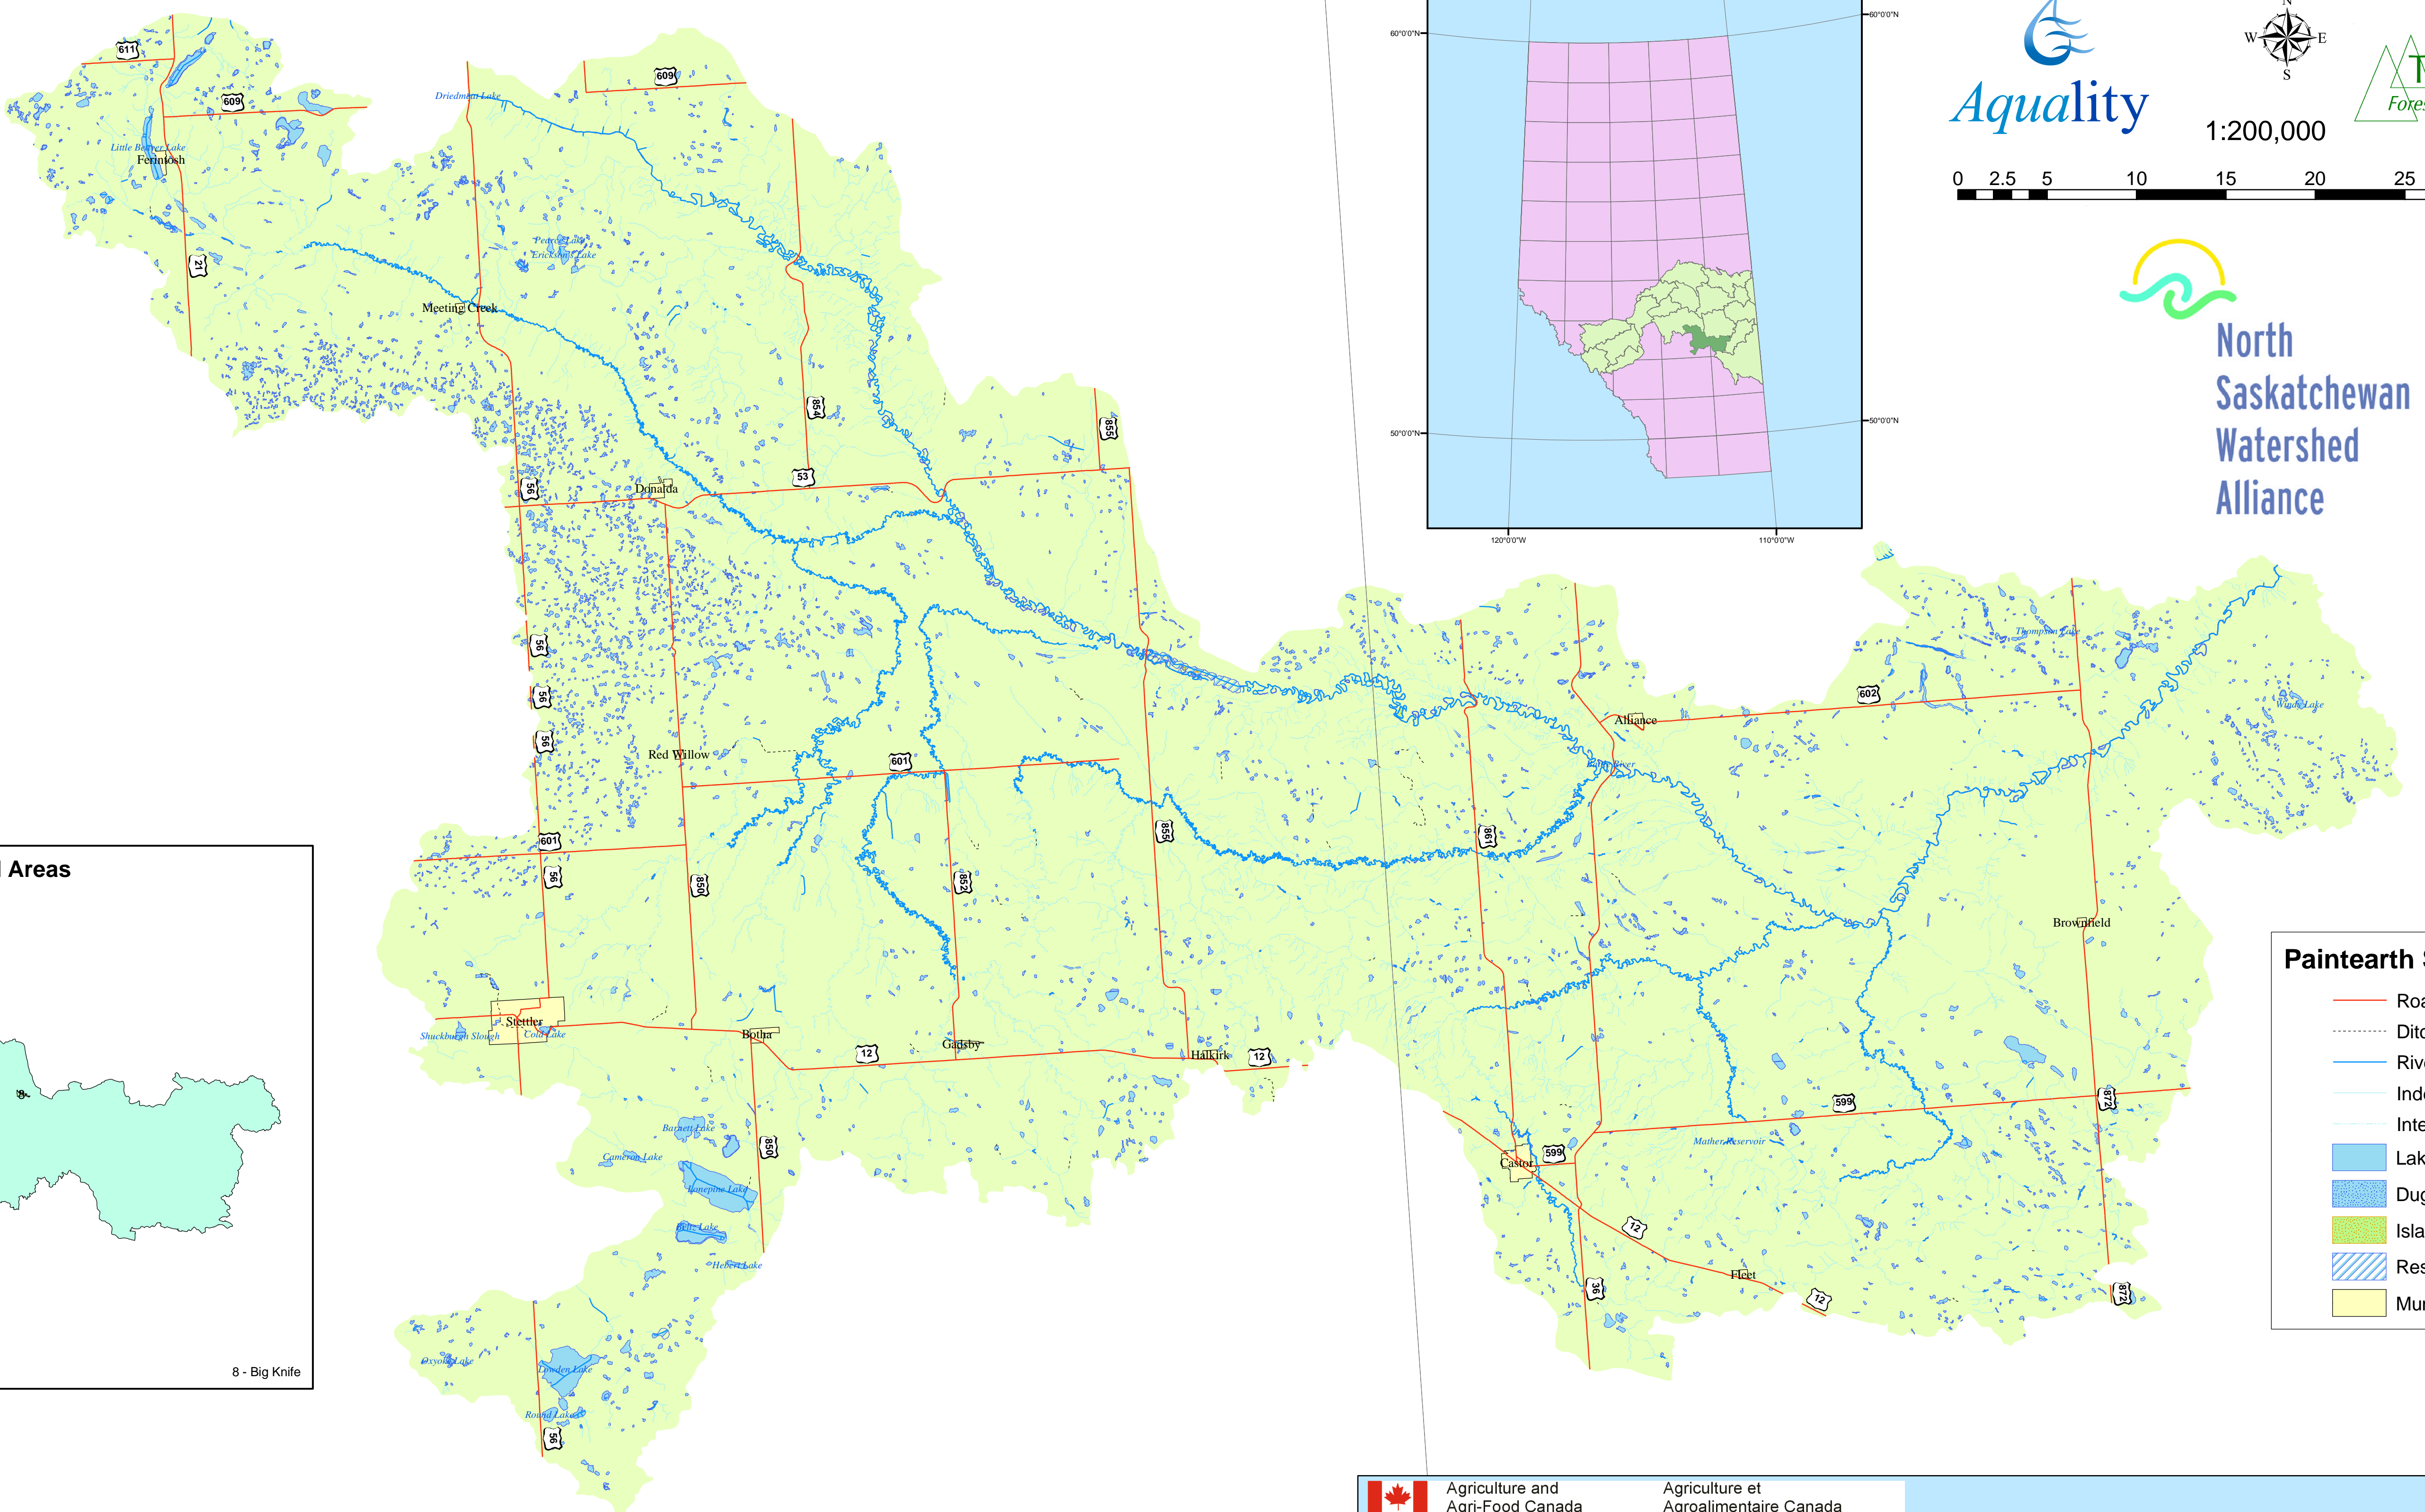

Paintearth Hydrological Overview