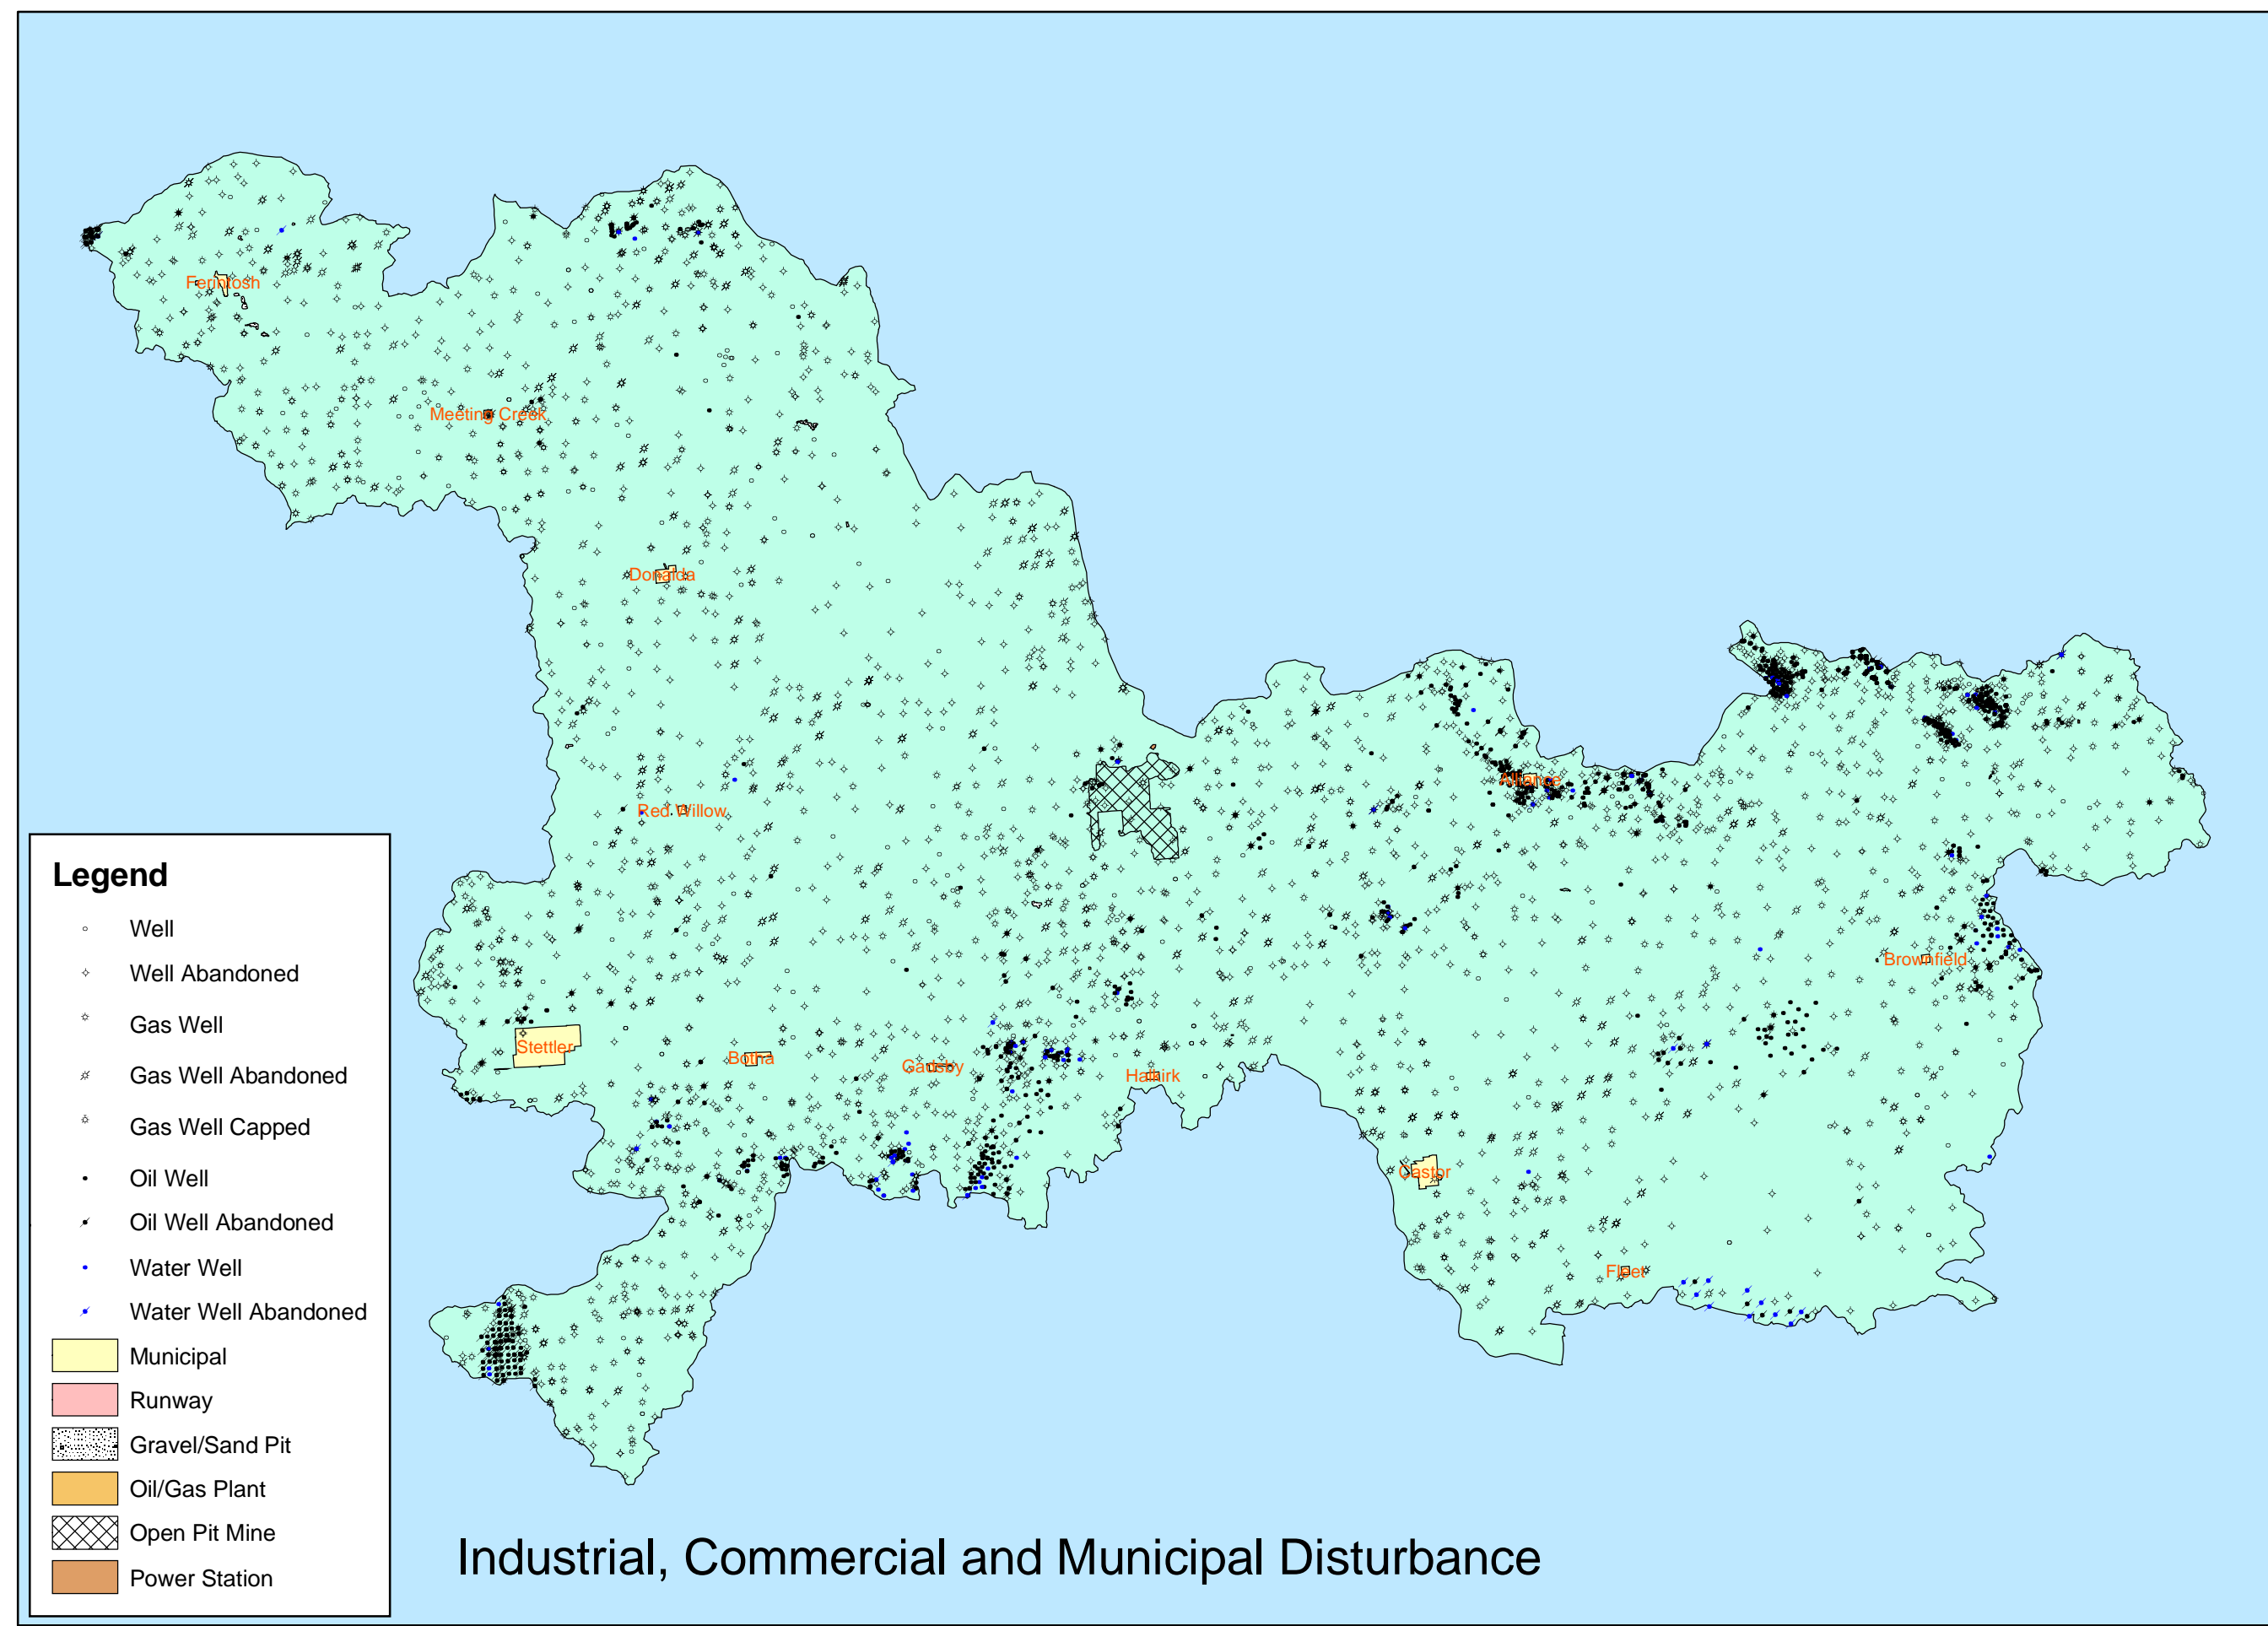

Paintearth Hydrological Overview