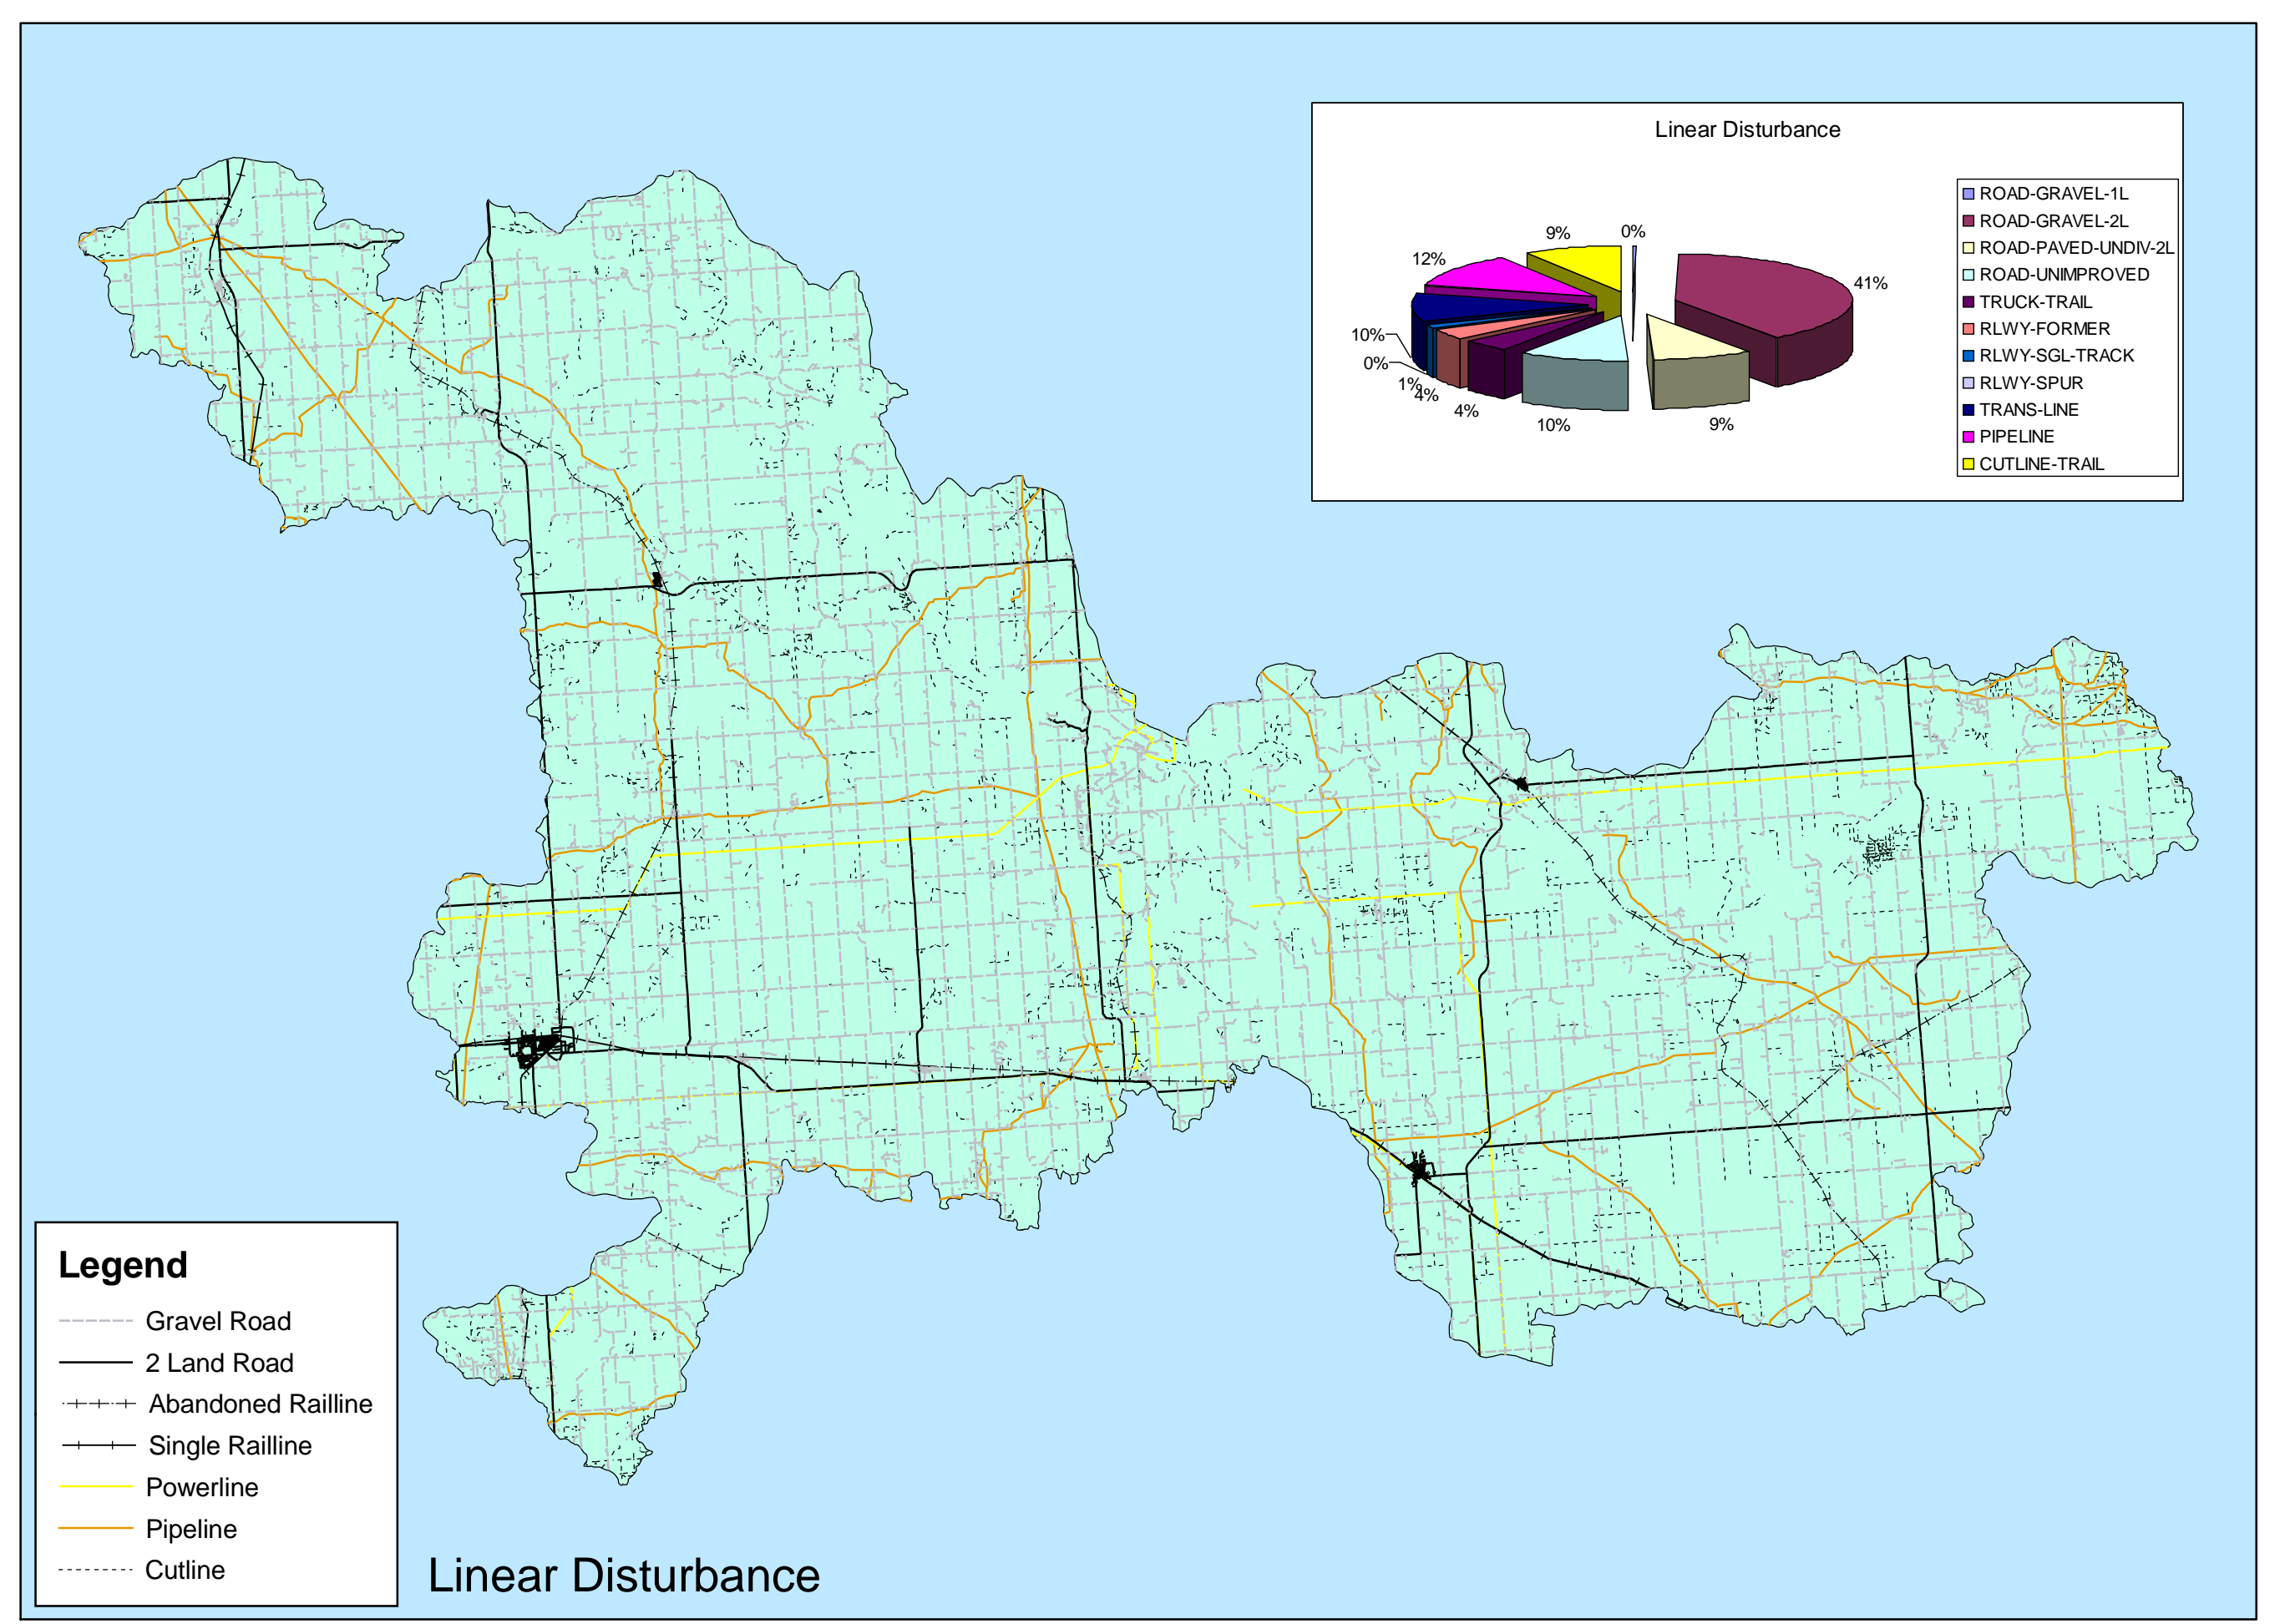

Paintearth Hydrological Overview