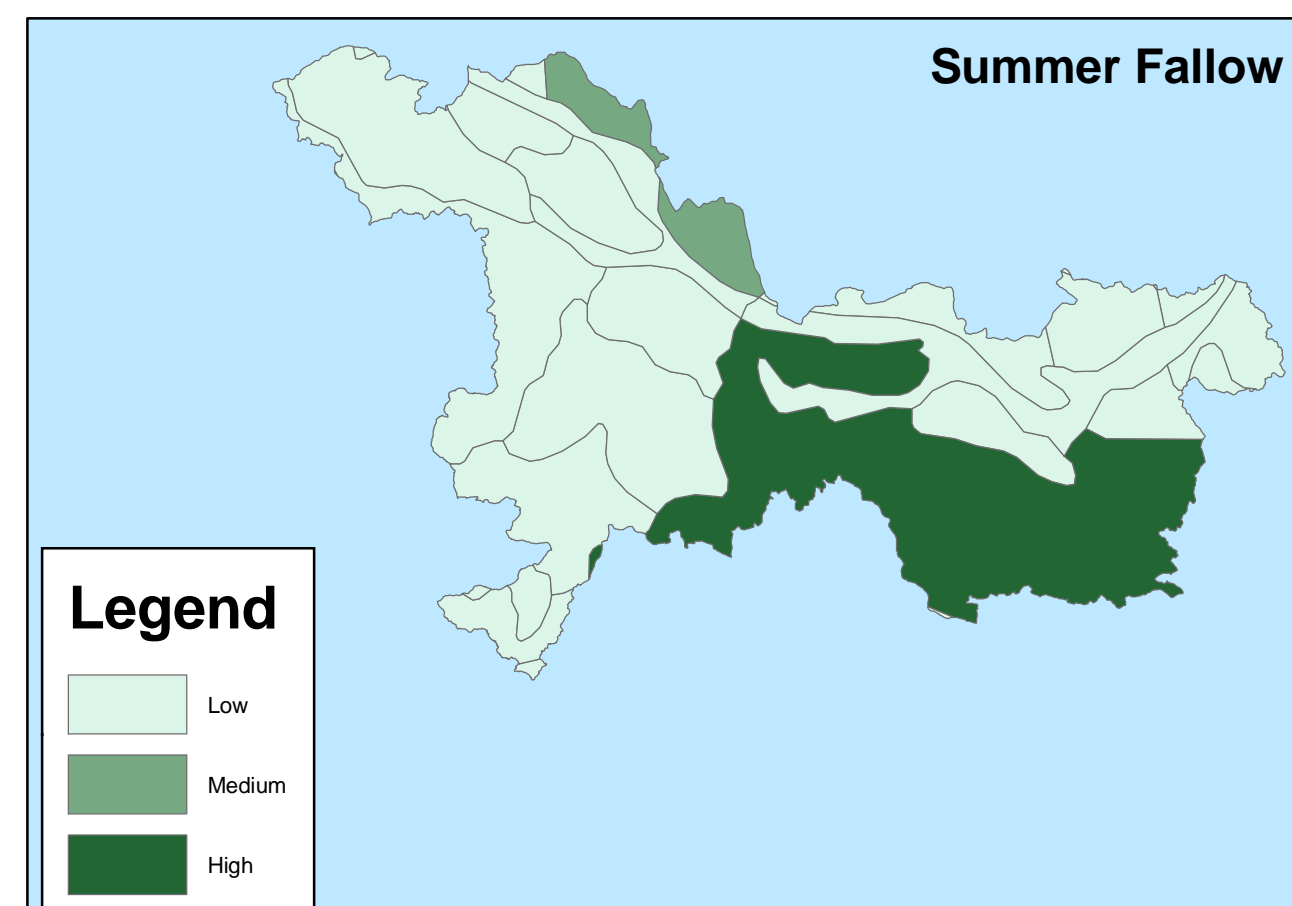

Paintearth Hydrological Overview